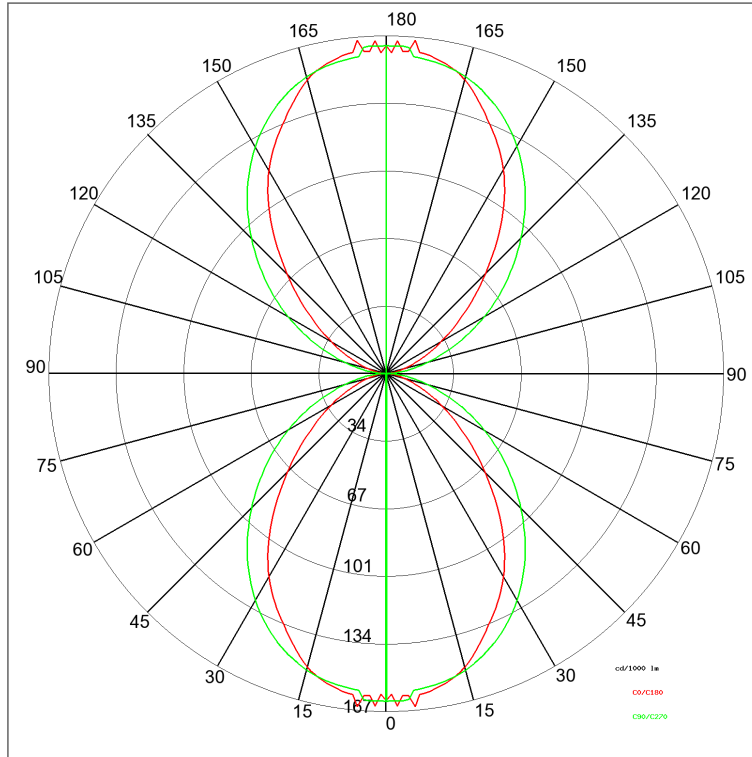

MINIVARIANT Biemissione

COD: E5827