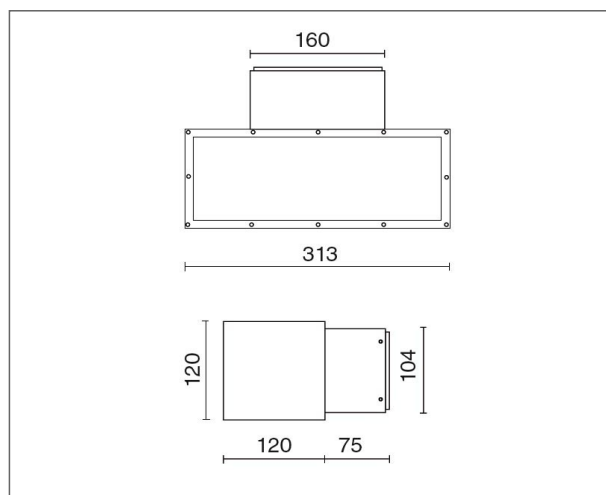

Lamp: 1 x MD Rx7s 70.00 W

230-240V 50/60Hz IP 65