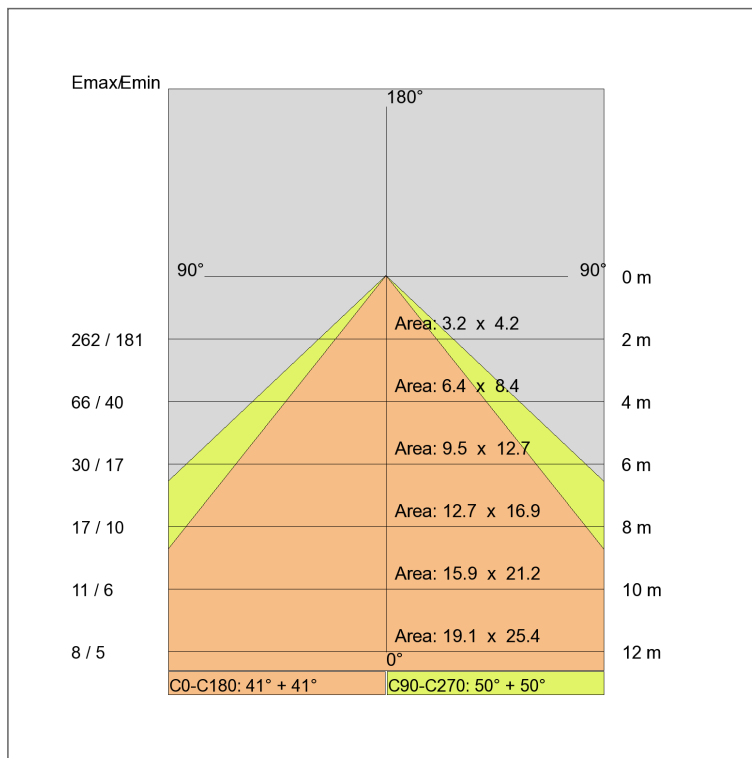

Voltage: 230-240V 50/60Hz  
Beam angle: Simmetric flood beam  
High power factor: Yes  
Insulation class: Insulation class 1  
Weight: 4,200 kg  
IP grade: 65  
Glow wire: [850 °C]

Revisione scheda\*: 28-10-2010

Lamp: 1 x MD Rx7s 70.00 W

230-240V 50/60Hz IP 65

**MINIVARIANT Biemissione**

COD: E5827

**MINIVARIANT Biemissione**  
COD: E5827