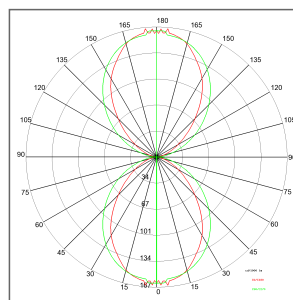

Voltage: 230-240V 50/60Hz  
Beam angle: Simmetric flood beam  
High power factor: Yes  
Insulation class: Insulation class 1  
Weight: 4,200 kg  
IP grade: 65  
Glow wire: [850 °C]

Revisione scheda\*: 28-10-2010