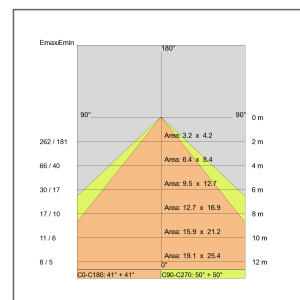

Voltage: 230-240V 50/60Hz  
Beam angle: Simmetric flood beam  
High power factor: Yes  
Insulation class: Insulation class 1  
Weight: 4,200 kg  
IP grade: 65  
Glow wire: [850 °C]

Revisione scheda\*: 28-10-2010